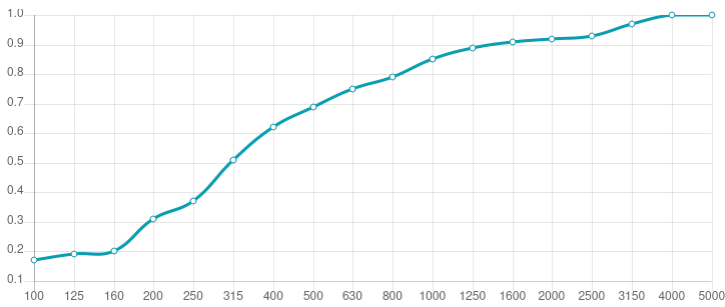

Performance

Technical Information

Features

Type:  
Absorber

Absorption range: 315 Hz to 8000 Hz

Acoustic Class: B | ( $\alpha_w$ ) = 0,80

Available fire rates:  
FG | Furniture Grade

Material:  
- Acoustic fabric  
- Calibrated cell acoustic foam

Dimensions:

FG - SF | 555x555x30mm | 0.34 Kg

Myriad is an acoustic absorber panel, designed for rooms that require a simple and efficient solution for reverberation control. Made from high performance acoustic foam, covered with a premium acoustic fabric, Myriad excels in the high frequency range. Myriad unleashes its design potential when combining colours, allowing you to create beautiful designs and your own personalised patterns. Myriad is very easy to install, with a self-adhesive backing. In minutes you can have your room acoustically treated and ready to use.