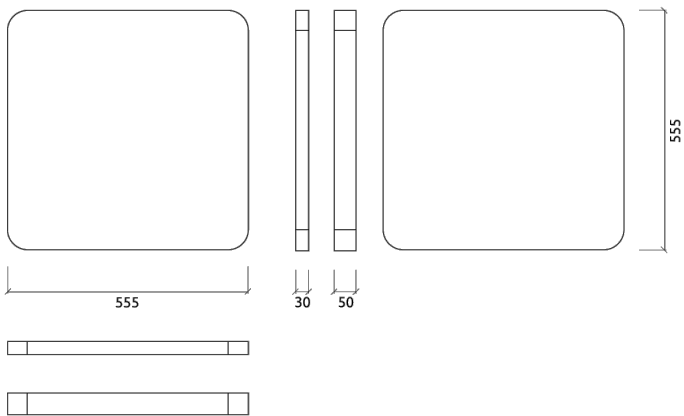

Technical Information

Features

Type:
Absorber

Absorption range: 315 Hz to 8000 Hz

Acoustic Class: B | (α_w) = 0,80

Available fire rates:
FG | Furniture Grade

Material:
- Acoustic fabric
- Calibrated cell acoustic foam

Dimensions:

FG - SF | 555x555x30mm | 0.34 Kg